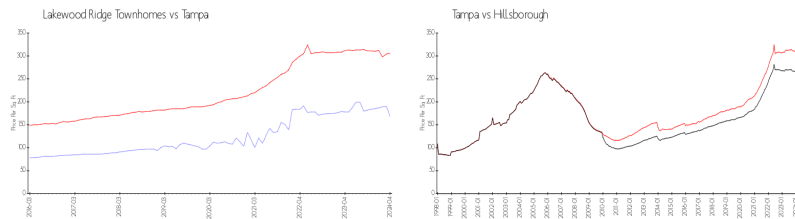

Unit 1538 Blue Magnolia Rd - Lakewood Ridge Townhomes

1538 Blue Magnolia Rd - 1402-1580 Blue Magnolia Rd, Tampa, FL, Hillsborough 33510

Unit Information

MLS Number: T3510928
 Status: ACTIVE
 Size: 1,312 Sq ft.
 Bedrooms: 3
 Full Bathrooms: 2
 Half Bathrooms: 1
 Parking Spaces:
 View:
 Rental Price: \$2,000
 List PPSF: \$2
 Valuated Price: \$221,000
 Valuated PPSF: \$168

The above valuated price is a baseline figure that does not take into account any specific renovation, upgrade, split, merge, or deterioration of the unit.

Building Information

Number of units: 168
 Number of active listings for rent: 0
 Number of active listings for sale: 3
 Building inventory for sale: 1%
 Number of sales over the last 12 months: 10
 Number of sales over the last 6 months: 4
 Number of sales over the last 3 months: 4

Market Information

Lakewood Ridge Townhomes:	\$168/sq. ft.	Tampa:	\$306/sq. ft.
Tampa:	\$306/sq. ft.	Hillsborough:	\$249/sq. ft.

Inventory for Sale

Lakewood Ridge Townhomes: 2%
 Tampa: 2%
 Hillsborough: 2%