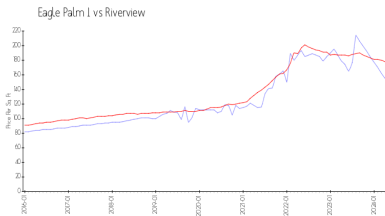

<http://eaglepalmshoa.com/>

Market Information

Eagle Palm I: \$155/sq. ft.
 Riverview: \$178/sq. ft.

Riverview: \$178/sq. ft.
 Hillsborough: \$249/sq. ft.

Inventory for Sale

Eagle Palm I: 3%
 Riverview: 2%
 Hillsborough: 2%