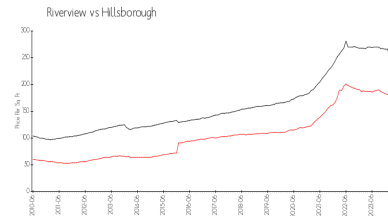

<http://eaglepalmshoa.com/>

Market Information

Eagle Palm I: \$155/sq. ft.
 Riverview: \$178/sq. ft.

Riverview: \$178/sq. ft.
 Hillsborough: \$249/sq. ft.

Inventory for Sale

Eagle Palm I: 3%
 Riverview: 2%
 Hillsborough: 2%