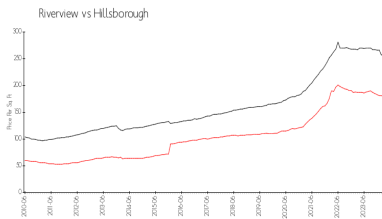

## Market Information

Oak Creek 3:	\$192/sq. ft.	Riverview:	\$178/sq. ft.
Riverview:	\$178/sq. ft.	Hillsborough:	\$249/sq. ft.