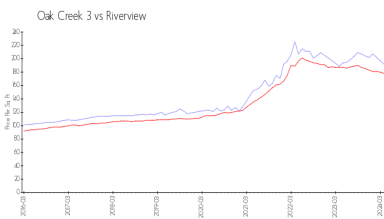

## Market Information

Oak Creek 3:	\$192/sq. ft.	Riverview:	\$178/sq. ft.
Riverview:	\$178/sq. ft.	Hillsborough:	\$249/sq. ft.