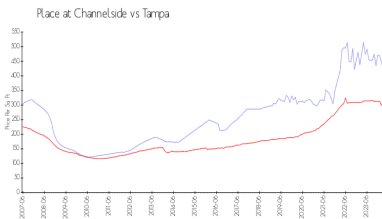

Unit 1509 - Place at Channelside

1509 - 912 Channelside Dr, Tampa, FL, Hillsborough 33602

Unit Information

MLS Number: T3512432
Status: ACTIVE
Size: 606 Sq ft.
Bedrooms: 0
Full Bathrooms: 1
Half Bathrooms: 0
Parking Spaces: Assigned, Covered, Under Building
View:
Rental Price: $1,900
List PPSF: $3
Valuated Price: $254,000
Valuated PPSF: $419

The above valuated price is a baseline figure that does not take into account any specific renovation, upgrade, split, merge, or deterioration of the unit.

Building Information

Number of units: 245
Number of active listings for rent: 0
Number of active listings for sale: 13
Building inventory for sale: 5%
Number of sales over the last 12 months: 20
Number of sales over the last 6 months: 9
Number of sales over the last 3 months: 5

Building Association Information

THE PLACE AT CHANNELSIDE
912 Channelside Drive, Suite #1104
Tampa, FL 33602
tel 813 209 9500
fax 813 209 2083

<http://www.theplacechannelside.com/>

Market Information

Place at Channelside:	$401/sq. ft.	Tampa:	$312/sq. ft.
Tampa:	$312/sq. ft.	Hillsborough:	$251/sq. ft.

Inventory for Sale

Place at Channelside: 5%
Tampa: 2%
Hillsborough: 2%

Avg. Time to Close Over Last 12 Months

Place at Channelside: 44 days
Tampa: 42 days
Hillsborough: 43 days