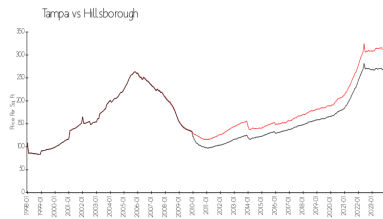

Unit 1509 - Place at Channelside

1509 - 912 Channelside Dr, Tampa, FL, Hillsborough 33602

Unit Information

MLS Number: T3512432
Status: ACTIVE
Size: 606 Sq ft.
Bedrooms: 0
Full Bathrooms: 1
Half Bathrooms: 0
Parking Spaces: Assigned, Covered, Under Building
View:
Rental Price: $1,900
List PPSF: $3
Valuated Price: $254,000
Valuated PPSF: $419

The above valuated price is a baseline figure that does not take into account any specific renovation, upgrade, split, merge, or deterioration of the unit.

Building Information

Number of units: 245
Number of active listings for rent: 0
Number of active listings for sale: 13
Building inventory for sale: 5%
Number of sales over the last 12 months: 20
Number of sales over the last 6 months: 9
Number of sales over the last 3 months: 5

Building Association Information

THE PLACE AT CHANNELSIDE
912 Channelside Drive, Suite #1104
Tampa, FL 33602
tel 813 209 9500
fax 813 209 2083

<http://www.theplacechannelside.com/>

Market Information

Place at Channelside:	$401/sq. ft.	Tampa:	$312/sq. ft.
Tampa:	$312/sq. ft.	Hillsborough:	$251/sq. ft.

Inventory for Sale

Place at Channelside: 5%
Tampa: 2%
Hillsborough: 2%

Avg. Time to Close Over Last 12 Months

Place at Channelside: 44 days
Tampa: 42 days
Hillsborough: 43 days