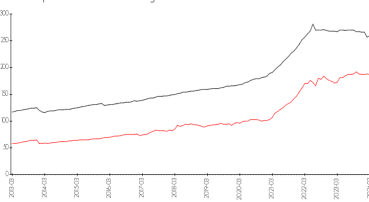

Recent Sales

| Unit # | Size | Closing Date | Sale Price | PPSF |
|--------|-------------|--------------|------------|-------|
| 11849 | 1,272 sq ft | Apr 2024 | \$245,000 | \$193 |
| 11813 | 800 sq ft | Mar 2024 | \$150,000 | \$188 |
| 11863 | 1,104 sq ft | Mar 2024 | \$220,000 | \$199 |
| 6305 | 1,104 sq ft | Mar 2024 | \$207,000 | \$188 |
| | 1,272 sq ft | Feb 2024 | \$250,000 | \$197 |
| 11829 | 1,272 sq ft | Feb 2024 | \$239,500 | \$188 |

Market Information

Raintree Manor Homes vs Temple Terrace

Temple Terrace vs Hillsborough

| | | | |
|-----------------------|---------------|-----------------|---------------|
| Raintree Manor Homes: | \$193/sq. ft. | Temple Terrace: | \$185/sq. ft. |
| Temple Terrace: | \$185/sq. ft. | Hillsborough: | \$249/sq. ft. |