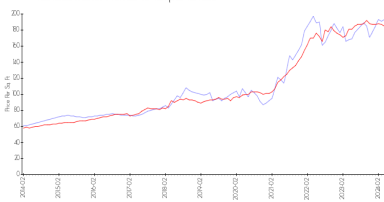

Unit 6318 Treetop Cir - Raintree Manor Homes

6318 Treetop Cir - 11705-11899 Raintree Dr, Temple Terrace, FL, Hillsborough 33617

Unit Information

MLS Number:	T3512606
Status:	ACTIVE
Size:	1,272 Sq ft.
Bedrooms:	3
Full Bathrooms:	2
Half Bathrooms:	0
Parking Spaces:	
View:	
List Price:	$238,000
List PPSF:	$187
Valuated Price:	$245,000
Valuated PPSF:	$193

The above valuated price is a baseline figure that does not take into account any specific renovation, upgrade, split, merge, or deterioration of the unit.

Building Information

Number of units:	295
Number of active listings for rent:	0
Number of active listings for sale:	13
Building inventory for sale:	4%
Number of sales over the last 12 months:	20
Number of sales over the last 6 months:	7
Number of sales over the last 3 months:	5

Recent Sales

Unit #	Size	Closing Date	Sale Price	PPSF
11849	1,272 sq ft	Apr 2024	$245,000	$193
11813	800 sq ft	Mar 2024	$150,000	$188
11863	1,104 sq ft	Mar 2024	$220,000	$199
6305	1,104 sq ft	Mar 2024	$207,000	$188
	1,272 sq ft	Feb 2024	$250,000	$197
11829	1,272 sq ft	Feb 2024	$239,500	$188

Market Information

Raintree Manor Homes vs Temple Terrace