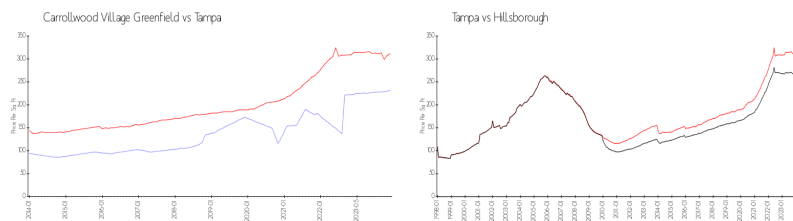

Unit 13626 Greenfield Dr # 202 - Carrollwood Village Greenfield

13626 Greenfield Dr # 202 - 13618 Greenfield Dr, Tampa, FL, Hillsborough 33618

Unit Information

MLS Number: T3513274
Status: ACTIVE
Size: 873 Sq ft.
Bedrooms: 1
Full Bathrooms: 1
Half Bathrooms: 1
Parking Spaces: Assigned, Covered
View: Golf Course
List Price: $179,000
List PPSF: $205
Valuated Price: $200,000
Valuated PPSF: $229

The above valuated price is a baseline figure that does not take into account any specific renovation, upgrade, split, merge, or deterioration of the unit.

Building Information

Number of units: 69
Number of active listings for rent: 0
Number of active listings for sale: 1
Building inventory for sale: 1%
Number of sales over the last 12 months: 2
Number of sales over the last 6 months: 0
Number of sales over the last 3 months: 0

Building Association Information

Carrollwood Village Greenfield Midrises Condominiums Association, Inc
777 South Harbour Island Boulevard
Tampa, FL 33602
Phone: (813) 209-9300

Recent Sales

Unit #	Size	Closing Date	Sale Price	PPSF
104	1,121 sq ft	Aug 2023	$249,000	$222
106	1,121 sq ft	Jul 2023	$275,000	$245

Market Information

Carrollwood Village Greenfield:	$231/sq. ft.	Tampa:	$312/sq. ft.
Tampa:	$312/sq. ft.	Hillsborough:	$251/sq. ft.

Inventory for Sale

Carrollwood Village Greenfield: 1%
Tampa: 1%
Hillsborough: 1%