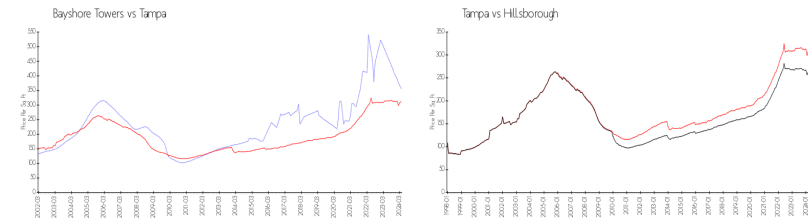

Building Association Information

Bayshore Towers Condominiums
 4015 Bayshore Blvd, Tampa, FL 33611
 (813) 839-8100

Market Information

Bayshore Towers:	\$356/sq. ft.	Tampa:	\$312/sq. ft.
Tampa:	\$312/sq. ft.	Hillsborough:	\$251/sq. ft.