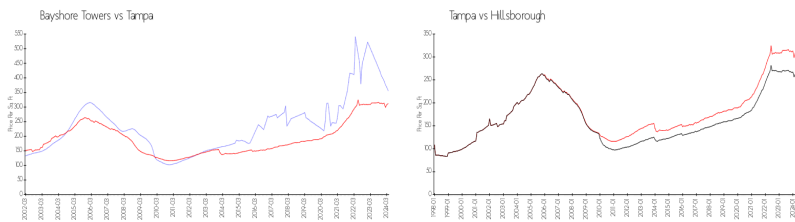

Building Association Information

Bayshore Towers Condominiums
 4015 Bayshore Blvd, Tampa, FL 33611
 (813) 839-8100

Market Information

Bayshore Towers:	\$356/sq. ft.	Tampa:	\$312/sq. ft.
Tampa:	\$312/sq. ft.	Hillsborough:	\$251/sq. ft.