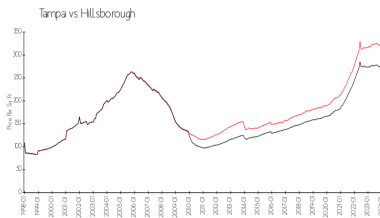

Market Information

Westchester Manor:	$110/sq. ft.	Tampa:	$334/sq. ft.
Tampa:	$334/sq. ft.	Hillsborough:	$261/sq. ft.

Inventory for Sale

Westchester Manor	1%
Tampa	2%
Hillsborough	2%