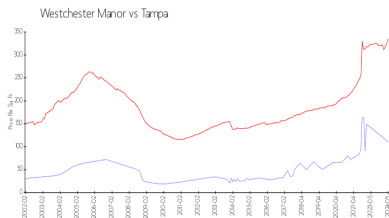

Market Information

Westchester Manor:	$110/sq. ft.	Tampa:	$334/sq. ft.
Tampa:	$334/sq. ft.	Hillsborough:	$261/sq. ft.

Inventory for Sale

Westchester Manor	1%
Tampa	2%
Hillsborough	2%