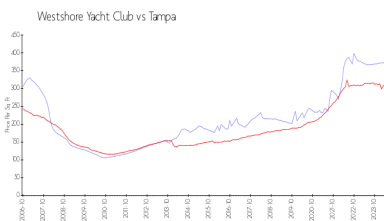

Unit 6002 Yeats Manor Dr # 101 - Westshore Yacht Club

6002 Yeats Manor Dr # 101 - 5901 Bowen Daniel Dr, Tampa, FL, Hillsborough 33616

Unit Information

MLS Number: T3514979
Status: ACTIVE
Size: 2,138 Sq ft.
Bedrooms: 3
Full Bathrooms: 3
Half Bathrooms: 2
Parking Spaces: Garage Door Opener, Garage Faces Rear, Ground Level
View:
Rental Price: $5,495
List PPSF: $3
Valuated Price: $798,000
Valuated PPSF: $373

The above valuated price is a baseline figure that does not take into account any specific renovation, upgrade, split, merge, or deterioration of the unit.

Building Information

Number of units: 119
Number of active listings for rent: 0
Number of active listings for sale: 2
Building inventory for sale: 1%
Number of sales over the last 12 months: 11
Number of sales over the last 6 months: 1
Number of sales over the last 3 months: 1

Building Association Information

Westshore Yacht Club
Master Association, Inc.
c/o Castle Management, LLC
6003 Beacon Shores Street
Tampa, Florida 33616
Phone: (813) 831-1800
Fax: (813) 831-1822

<http://www.westshore-yachtclub.net/page/19895~295724/Management-Contacts>

Market Information

Westshore Yacht Club:	$373/sq. ft.	Tampa:	$312/sq. ft.
Tampa:	$312/sq. ft.	Hillsborough:	$251/sq. ft.

Inventory for Sale

Westshore Yacht Club	2%
Tampa	2%
Hillsborough	2%