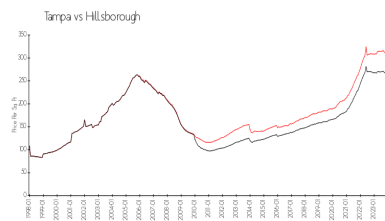

Unit 6002 Yeats Manor Dr # 101 - Westshore Yacht Club

6002 Yeats Manor Dr # 101 - 5901 Bowen Daniel Dr, Tampa, FL, Hillsborough 33616

Unit Information

MLS Number: T3514979
Status: ACTIVE
Size: 2,138 Sq ft.
Bedrooms: 3
Full Bathrooms: 3
Half Bathrooms: 2
Parking Spaces: Garage Door Opener, Garage Faces Rear, Ground Level
View:
Rental Price: $5,495
List PPSF: $3
Valuated Price: $798,000
Valuated PPSF: $373

The above valuated price is a baseline figure that does not take into account any specific renovation, upgrade, split, merge, or deterioration of the unit.

Building Information

Number of units: 119
Number of active listings for rent: 0
Number of active listings for sale: 2
Building inventory for sale: 1%
Number of sales over the last 12 months: 11
Number of sales over the last 6 months: 1
Number of sales over the last 3 months: 1

Building Association Information

Westshore Yacht Club
Master Association, Inc.
c/o Castle Management, LLC
6003 Beacon Shores Street
Tampa, Florida 33616
Phone: (813) 831-1800
Fax: (813) 831-1822

<http://www.westshore-yachtclub.net/page/19895~295724/Management-Contacts>

Market Information

Westshore Yacht Club:	$373/sq. ft.	Tampa:	$312/sq. ft.
Tampa:	$312/sq. ft.	Hillsborough:	$251/sq. ft.

Inventory for Sale

Westshore Yacht Club	2%
Tampa	2%
Hillsborough	2%