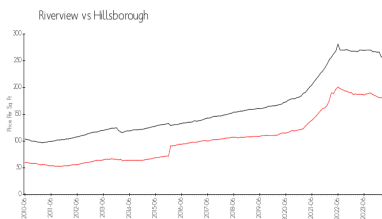

Building Association Information

Villages of Bloomingdale
 Apartment & Condo Building
 Address 6301 Valleydale Dr
 Riverview, Florida 33578
 Phone +1 813-623-3418

Market Information

Villages of Bloomingdale:	\$166/sq. ft.	Riverview:	\$178/sq. ft.
Riverview:	\$178/sq. ft.	Hillsborough:	\$249/sq. ft.

Inventory for Sale

Villages of Bloomingdale	2%
Riverview	2%
Hillsborough	2%

Avg. Time to Close Over Last 12 Months

Villages of Bloomingdale	44 days
Riverview	44 days
Hillsborough	43 days