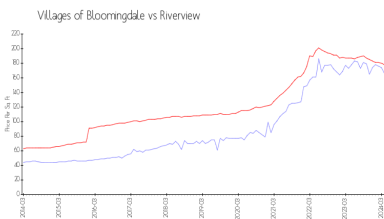

Building Association Information

Villages of Bloomingdale
 Apartment & Condo Building
 Address 6301 Valleydale Dr
 Riverview, Florida 33578
 Phone +1 813-623-3418

Market Information

Villages of Bloomingdale:	\$166/sq. ft.	Riverview:	\$178/sq. ft.
Riverview:	\$178/sq. ft.	Hillsborough:	\$249/sq. ft.

Inventory for Sale

Villages of Bloomingdale	2%
Riverview	2%
Hillsborough	2%

Avg. Time to Close Over Last 12 Months

Villages of Bloomingdale	44 days
Riverview	44 days
Hillsborough	43 days