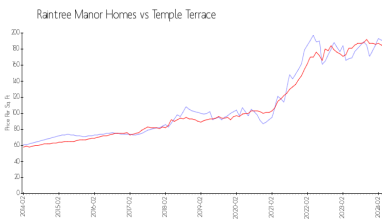

Unit 11738 Raintree Dr - Raintree Manor Homes

11738 Raintree Dr - 11705-11899 Raintree Dr, Temple Terrace, FL, Hillsborough 33617

Unit Information

MLS Number:	T3515863
Status:	ACTIVE
Size:	1,272 Sq ft.
Bedrooms:	2
Full Bathrooms:	2
Half Bathrooms:	0
Parking Spaces:	
View:	
Rental Price:	\$2,600
List PPSF:	\$2
Valuated Price:	\$245,000
Valuated PPSF:	\$193

Market Information

Raintree Manor Homes:	\$193/sq. ft.	Temple Terrace:	\$182/sq. ft.
Temple Terrace:	\$182/sq. ft.	Hillsborough:	\$251/sq. ft.

Inventory for Sale

Raintree Manor Homes	4%
Temple Terrace	2%
Hillsborough	2%