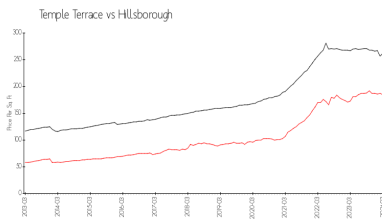

Market Information

Raintree Manor Homes:	\$193/sq. ft.	Temple Terrace:	\$182/sq. ft.
Temple Terrace:	\$182/sq. ft.	Hillsborough:	\$251/sq. ft.

Inventory for Sale

Raintree Manor Homes	4%
Temple Terrace	2%
Hillsborough	2%