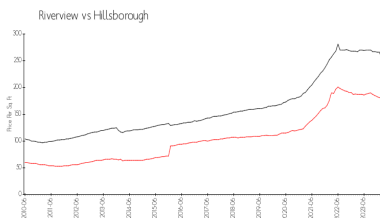

## Market Information

Eagle Palm II:	\$192/sq. ft.	Riverview:	\$178/sq. ft.
Riverview:	\$178/sq. ft.	Hillsborough:	\$249/sq. ft.