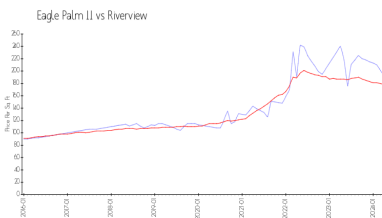

## Market Information

Eagle Palm II:	\$192/sq. ft.	Riverview:	\$178/sq. ft.
Riverview:	\$178/sq. ft.	Hillsborough:	\$249/sq. ft.