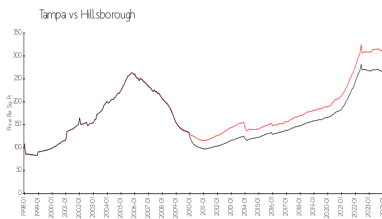

Market Information

Harvest Creek Village:	\$176/sq. ft.	Tampa:	\$312/sq. ft.
Tampa:	\$312/sq. ft.	Hillsborough:	\$251/sq. ft.

Inventory for Sale

Harvest Creek Village	1%
Tampa	2%
Hillsborough	2%

Avg. Time to Close Over Last 12 Months