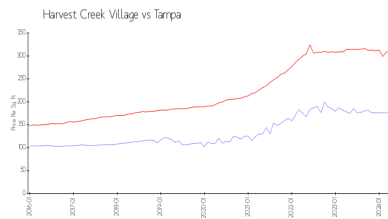

Market Information

Harvest Creek Village:	\$176/sq. ft.	Tampa:	\$312/sq. ft.
Tampa:	\$312/sq. ft.	Hillsborough:	\$251/sq. ft.

Inventory for Sale

Harvest Creek Village	1%
Tampa	2%
Hillsborough	2%

Avg. Time to Close Over Last 12 Months