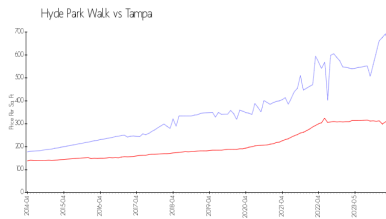

Unit 330 - Hyde Park Walk

330 - 800 S Dakota Ave, Tampa, FL, Hillsborough 33606

Unit Information

MLS Number:	T3516158
Status:	ACTIVE
Size:	708 Sq ft.
Bedrooms:	1
Full Bathrooms:	1
Half Bathrooms:	0
Parking Spaces:	
View:	
Rental Price:	$2,350
List PPSF:	$3
Valuated Price:	$484,000
Valuated PPSF:	$684

The above valuated price is a baseline figure that does not take into account any specific renovation, upgrade, split, merge, or deterioration of the unit.

Building Information

Number of units:	134
Number of active listings for rent:	0
Number of active listings for sale:	3
Building inventory for sale:	2%
Number of sales over the last 12 months:	9
Number of sales over the last 6 months:	4
Number of sales over the last 3 months:	2

Market Information

Hyde Park Walk: $657/sq. ft.
Tampa: $312/sq. ft.