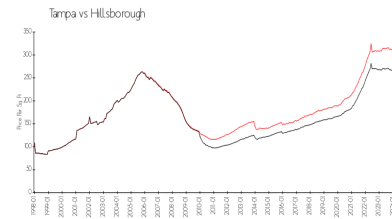

Market Information

Hyde Park Walk: \$657/sq. ft.
Tampa: \$312/sq. ft.

Tampa: \$312/sq. ft.
Hillsborough: \$251/sq. ft.

Inventory for Sale

Hyde Park Walk	2%
Tampa	2%
Hillsborough	2%

Avg. Time to Close Over Last 12 Months