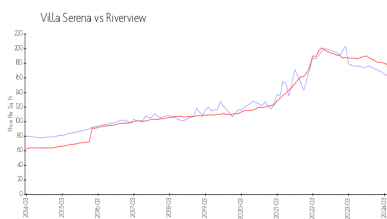

*The above valuated price is a baseline figure that does not take into account any specific renovation, upgrade, split, merge, or deterioration of the unit.*

## Market Information

Villa Serena: \$163/sq. ft.      Riverview: \$178/sq. ft.  
 Riverview: \$178/sq. ft.      Hillsborough: \$249/sq. ft.