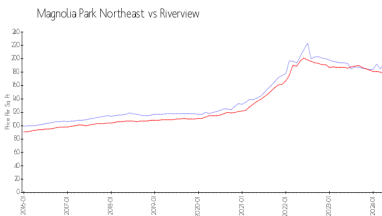

## Market Information

Magnolia Park Northeast:	\$194/sq. ft.	Riverview:	\$178/sq. ft.
Riverview:	\$178/sq. ft.	Hillsborough:	\$249/sq. ft.