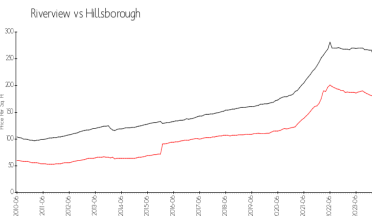

## Market Information

Magnolia Park Northeast:	\$194/sq. ft.	Riverview:	\$178/sq. ft.
Riverview:	\$178/sq. ft.	Hillsborough:	\$249/sq. ft.