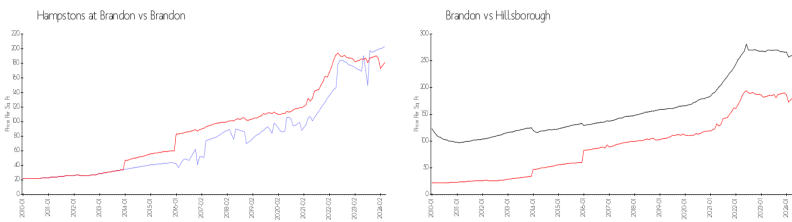

Unit 216 Berry Tree Pl - Hampstons at Brandon

216 Berry Tree Pl - 201-232 Berry Tree Pl, Brandon, FL, Hillsborough 33510

Unit Information

MLS Number:	T3519248
Status:	ACTIVE
Size:	918 Sq ft.
Bedrooms:	2
Full Bathrooms:	2
Half Bathrooms:	0
Parking Spaces:	
View:	
Rental Price:	$1,450
List PPSF:	$2
Valuated Price:	$187,000
Valuated PPSF:	$204

The above valuated price is a baseline figure that does not take into account any specific renovation, upgrade, split, merge, or deterioration of the unit.

Building Information

Number of units:	204
Number of active listings for rent:	0
Number of active listings for sale:	4
Building inventory for sale:	1%
Number of sales over the last 12 months:	10
Number of sales over the last 6 months:	3
Number of sales over the last 3 months:	1

Building Association Information

The Hamptons At Brandon
609 Golden Raintree Pl,
Brandon, FL 33510
(813) 684-2440

Market Information

Hampstons at Brandon:	$203/sq. ft.	Brandon:	$181/sq. ft.
Brandon:	$181/sq. ft.	Hillsborough:	$249/sq. ft.

Inventory for Sale

Hampstons at Brandon	2%
Brandon	1%
Hillsborough	2%

Avg. Time to Close Over Last 12 Months

Hampstons at Brandon	60 days
Brandon	33 days
Hillsborough	43 days