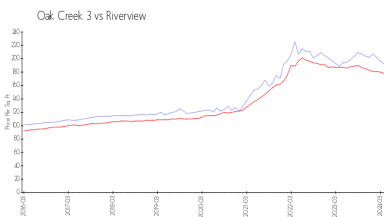

## Market Information

Oak Creek 3:	\$192/sq. ft.	Riverview:	\$178/sq. ft.
Riverview:	\$178/sq. ft.	Hillsborough:	\$249/sq. ft.