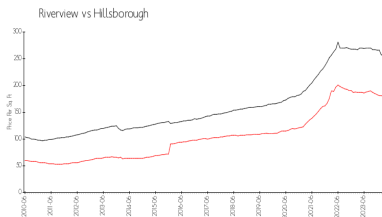

## Market Information

Oak Creek 3:	\$192/sq. ft.	Riverview:	\$178/sq. ft.
Riverview:	\$178/sq. ft.	Hillsborough:	\$249/sq. ft.