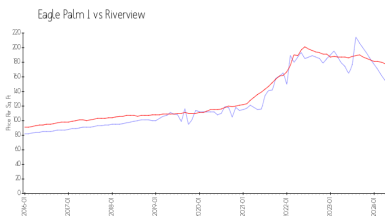

## Market Information

Eagle Palm I: \$155/sq. ft.  
 Riverview: \$178/sq. ft.

Riverview: \$178/sq. ft.  
 Hillsborough: \$249/sq. ft.