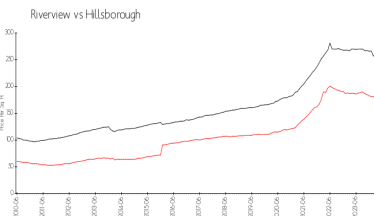

## Market Information

Eagle Palm I: \$155/sq. ft.  
 Riverview: \$178/sq. ft.

Riverview: \$178/sq. ft.  
 Hillsborough: \$249/sq. ft.