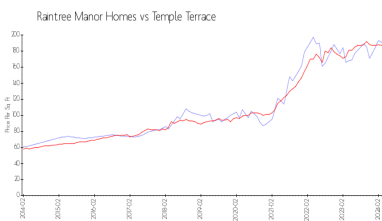

Recent Sales

Unit #	Size	Closing Date	Sale Price	PPSF
11849	1,272 sq ft	Apr 2024	\$245,000	\$193
11813	800 sq ft	Mar 2024	\$150,000	\$188
11863	1,104 sq ft	Mar 2024	\$220,000	\$199
6305	1,104 sq ft	Mar 2024	\$207,000	\$188
	1,272 sq ft	Feb 2024	\$250,000	\$197
11829	1,272 sq ft	Feb 2024	\$239,500	\$188

Market Information

Raintree Manor Homes:	\$193/sq. ft.	Temple Terrace:	\$185/sq. ft.
Temple Terrace:	\$185/sq. ft.	Hillsborough:	\$249/sq. ft.

Inventory for Sale

Raintree Manor Homes	5%
Temple Terrace	2%
Hillsborough	2%