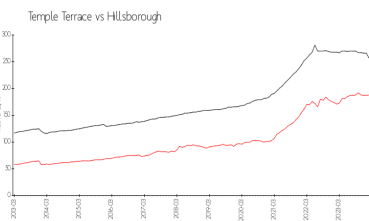

Recent Sales

Unit #	Size	Closing Date	Sale Price	PPSF
11849	1,272 sq ft	Apr 2024	\$245,000	\$193
11813	800 sq ft	Mar 2024	\$150,000	\$188
11863	1,104 sq ft	Mar 2024	\$220,000	\$199
6305	1,104 sq ft	Mar 2024	\$207,000	\$188
	1,272 sq ft	Feb 2024	\$250,000	\$197
11829	1,272 sq ft	Feb 2024	\$239,500	\$188

Market Information

Raintree Manor Homes:	\$193/sq. ft.	Temple Terrace:	\$185/sq. ft.
Temple Terrace:	\$185/sq. ft.	Hillsborough:	\$249/sq. ft.

Inventory for Sale

Raintree Manor Homes	5%
Temple Terrace	2%
Hillsborough	2%