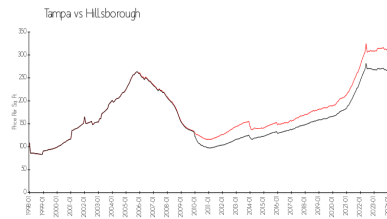

Unit 14 - Bayshore Landings

14 - 5221 Bayshore Blvd, Tampa, FL, Hillsborough 33611

Unit Information

MLS Number:	T3521871
Status:	ACTIVE
Size:	700 Sq ft.
Bedrooms:	2
Full Bathrooms:	1
Half Bathrooms:	0
Parking Spaces:	
View:	
Rental Price:	$1,550
List PPSF:	$2
Valuated Price:	$191,000
Valuated PPSF:	$273

The above valuated price is a baseline figure that does not take into account any specific renovation, upgrade, split, merge, or deterioration of the unit.

Building Information

Number of units:	64
Number of active listings for rent:	0
Number of active listings for sale:	0
Building inventory for sale:	0%
Number of sales over the last 12 months:	9
Number of sales over the last 6 months:	1
Number of sales over the last 3 months:	1

Market Information

Bayshore Landings: $274/sq. ft.
Tampa: $312/sq. ft.

Tampa: $312/sq. ft.
Hillsborough: $251/sq. ft.

Inventory for Sale

Bayshore Landings	0%
Tampa	2%
Hillsborough	2%

Avg. Time to Close Over Last 12 Months

Bayshore Landings	15 days
Tampa	42 days
Hillsborough	44 days