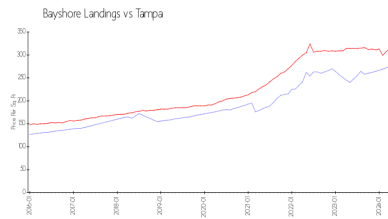

Unit 14 - Bayshore Landings

14 - 5221 Bayshore Blvd, Tampa, FL, Hillsborough 33611

Unit Information

MLS Number:	T3521871
Status:	ACTIVE
Size:	700 Sq ft.
Bedrooms:	2
Full Bathrooms:	1
Half Bathrooms:	0
Parking Spaces:	
View:	
Rental Price:	$1,550
List PPSF:	$2
Valuated Price:	$191,000
Valuated PPSF:	$273

The above valuated price is a baseline figure that does not take into account any specific renovation, upgrade, split, merge, or deterioration of the unit.

Building Information

Number of units:	64
Number of active listings for rent:	0
Number of active listings for sale:	0
Building inventory for sale:	0%
Number of sales over the last 12 months:	9
Number of sales over the last 6 months:	1
Number of sales over the last 3 months:	1

Market Information

Bayshore Landings: $274/sq. ft.
Tampa: $312/sq. ft.

Tampa: $312/sq. ft.
Hillsborough: $251/sq. ft.

Inventory for Sale

Bayshore Landings	0%
Tampa	2%
Hillsborough	2%

Avg. Time to Close Over Last 12 Months

Bayshore Landings	15 days
Tampa	42 days
Hillsborough	44 days