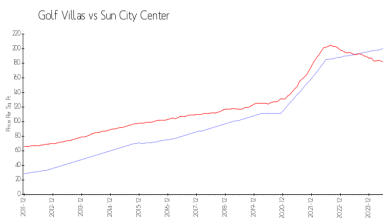

1904 Clubhouse Dr

Sun City Center

Ph: 813-642-8790

URL: <http://kpscc.com/>

Market Information

Golf Villas: \$201/sq. ft.
Sun City Center: \$182/sq. ft.

Sun City Center: \$182/sq. ft.
Hillsborough: \$252/sq. ft.