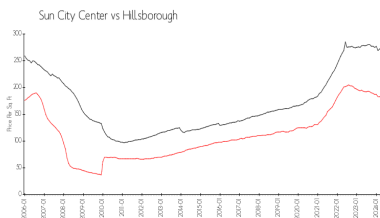

1904 Clubhouse Dr

Sun City Center

Ph: 813-642-8790

URL: <http://kpscc.com/>

Market Information

Golf Villas: \$201/sq. ft.
Sun City Center: \$182/sq. ft.

Sun City Center: \$182/sq. ft.
Hillsborough: \$252/sq. ft.