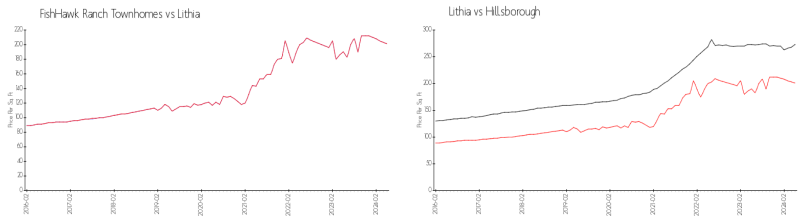

## Market Information

FishHawk Ranch Townhomes:	\$201/sq. ft.	Lithia:	\$201/sq. ft.
Lithia:	\$201/sq. ft.	Hillsborough:	\$259/sq. ft.