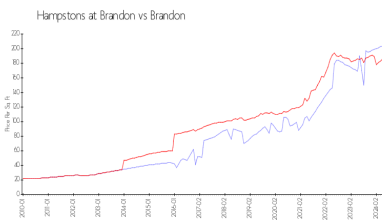

Building Association Information

The Hamptons At Brandon
 609 Golden Raintree Pl,
 Brandon, FL 33510
 (813) 684-2440

Market Information

Hampstons at Brandon:	\$202/sq. ft.	Brandon:	\$186/sq. ft.
Brandon:	\$186/sq. ft.	Hillsborough:	\$255/sq. ft.