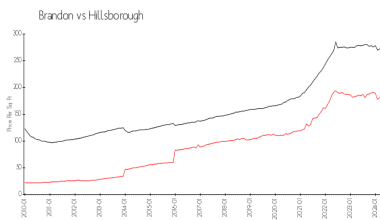

Unit 231 Thorn Tree Pl - Hampstons at Brandon

231 Thorn Tree Pl - 201-232 Berry Tree Pl, Brandon, FL, Hillsborough 33510

Unit Information

MLS Number:	T3525246
Status:	ACTIVE
Size:	918 Sq ft.
Bedrooms:	2
Full Bathrooms:	2
Half Bathrooms:	0
Parking Spaces:	
View:	
Rental Price:	$1,700
List PPSF:	$2
Valuated Price:	$185,000
Valuated PPSF:	$202

The above valuated price is a baseline figure that does not take into account any specific renovation, upgrade, split, merge, or deterioration of the unit.

Building Information

Number of units:	204
Number of active listings for rent:	0
Number of active listings for sale:	2
Building inventory for sale:	0%
Number of sales over the last 12 months:	8
Number of sales over the last 6 months:	3
Number of sales over the last 3 months:	2

Building Association Information

The Hamptons At Brandon
609 Golden Raintree Pl,
Brandon, FL 33510
(813) 684-2440

Market Information

Hampstons at Brandon:	$202/sq. ft.	Brandon:	$186/sq. ft.
Brandon:	$186/sq. ft.	Hillsborough:	$255/sq. ft.

Inventory for Sale

Hampstons at Brandon	1%
Brandon	1%
Hillsborough	2%

Avg. Time to Close Over Last 12 Months

Hampstons at Brandon	36 days
Brandon	37 days
Hillsborough	49 days