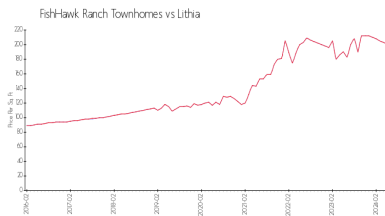

Building Association Information

FishHawk Ranch HOA
 Rizzetta & Company, Inc.
 9428 Camden Field Parkway
 Riverview, FL 33578
 PH: 813-533-2950

<http://fishhawkcdd.org/hoa/>

Market Information

FishHawk Ranch Townhomes:	\$201/sq. ft.	Lithia:	\$201/sq. ft.
Lithia:	\$201/sq. ft.	Hillsborough:	\$259/sq. ft.

Inventory for Sale

FishHawk Ranch Townhomes	1%
Lithia	1%
Hillsborough	2%

Avg. Time to Close Over Last 12 Months

FishHawk Ranch Townhomes
Lithia
Hillsborough

16 days
16 days
44 days