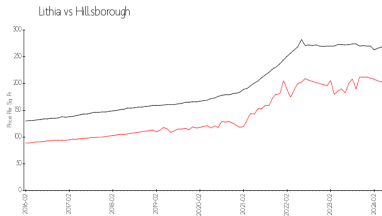

Unit 5879 Fishhawk Ridge Dr - FishHawk Ranch Townhomes

5879 Fishhawk Ridge Dr - 15810-15985 Fishhawk View Dr, Lithia, FL, Hillsborough 33547

Unit Information

MLS Number:	T3525848
Status:	ACTIVE
Size:	1,248 Sq ft.
Bedrooms:	2
Full Bathrooms:	2
Half Bathrooms:	1
Parking Spaces:	Assigned, None
View:	
Rental Price:	$1,900
List PPSF:	$2
Valuated Price:	$249,000
Valuated PPSF:	$200

The above valuated price is a baseline figure that does not take into account any specific renovation, upgrade, split, merge, or deterioration of the unit.

Building Information

Number of units:	340
Number of active listings for rent:	0
Number of active listings for sale:	2
Building inventory for sale:	0%
Number of sales over the last 12 months:	24
Number of sales over the last 6 months:	7
Number of sales over the last 3 months:	3

Building Association Information

FishHawk Ranch HOA
Rizzetta & Company, Inc.
9428 Camden Field Parkway
Riverview, FL 33578
PH: 813-533-2950

<http://fishhawkcdd.org/hoa/>

Market Information

FishHawk Ranch Townhomes:	$201/sq. ft.	Lithia:	$201/sq. ft.
Lithia:	$201/sq. ft.	Hillsborough:	$259/sq. ft.

Inventory for Sale

FishHawk Ranch Townhomes	1%
Lithia	1%
Hillsborough	2%

Avg. Time to Close Over Last 12 Months