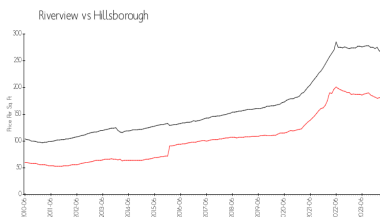

## Market Information

Oak Creek 2:	\$197/sq. ft.	Riverview:	\$182/sq. ft.
Riverview:	\$182/sq. ft.	Hillsborough:	\$261/sq. ft.