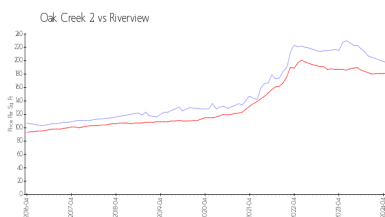

## Market Information

Oak Creek 2:	\$197/sq. ft.	Riverview:	\$182/sq. ft.
Riverview:	\$182/sq. ft.	Hillsborough:	\$261/sq. ft.