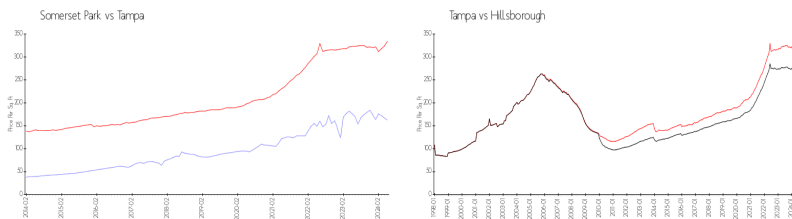

The above valuated price is a baseline figure that does not take into account any specific renovation, upgrade, split, merge, or deterioration of the unit.

Building Information

Number of units:	220
Number of active listings for rent:	0
Number of active listings for sale:	3
Building inventory for sale:	1%
Number of sales over the last 12 months:	7
Number of sales over the last 6 months:	3
Number of sales over the last 3 months:	1

Building Association Information

Somerset Park Condominium Association
 2802 Somerset Park Dr,
 Tampa, FL 33613
 (813) 971-5443

Market Information

Somerset Park:	\$162/sq. ft.	Tampa:	\$334/sq. ft.
Tampa:	\$334/sq. ft.	Hillsborough:	\$261/sq. ft.

Inventory for Sale

Somerset Park	1%
Tampa	2%
Hillsborough	2%

Avg. Time to Close Over Last 12 Months

Somerset Park	18 days
Tampa	45 days
Hillsborough	45 days