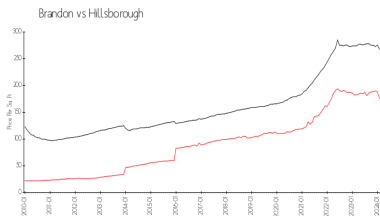

## Market Information

Edgewater at Lake	\$182/sq. ft.	Brandon:	\$186/sq. ft.
Brandon:		Hillsborough:	\$261/sq. ft.
Brandon:	\$186/sq. ft.		