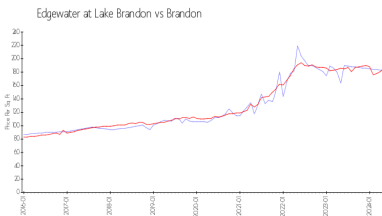

## Market Information

Edgewater at Lake	\$182/sq. ft.	Brandon:	\$186/sq. ft.
Brandon:		Hillsborough:	\$261/sq. ft.
Brandon:	\$186/sq. ft.		