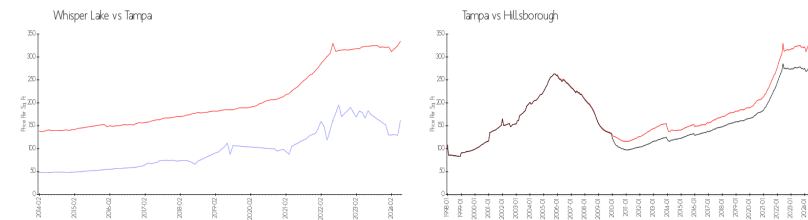

Unit 3814 N Lake Dr # 70 - Whisper Lake

3814 N Lake Dr # 70 - 3801-3869 S Lake Dr, Tampa, FL, Hillsborough 33614

Unit Information

MLS Number:	T3527007
Status:	ACTIVE
Size:	682 Sq ft.
Bedrooms:	1
Full Bathrooms:	1
Half Bathrooms:	0
Parking Spaces:	
View:	
Rental Price:	$1,250
List PPSF:	$2
Valuated Price:	$112,000
Valuated PPSF:	$164

The above valuated price is a baseline figure that does not take into account any specific renovation, upgrade, split, merge, or deterioration of the unit.

Building Information

Number of units:	248
Number of active listings for rent:	0
Number of active listings for sale:	7
Building inventory for sale:	2%
Number of sales over the last 12 months:	16
Number of sales over the last 6 months:	6
Number of sales over the last 3 months:	4

Building Association Information

Lake Whisper Condominium Association Inc
3812 North Lake Drive
Tampa, FL 33614
Phone: (813) 968-5665

Market Information

Whisper Lake:	$162/sq. ft.	Tampa:	$334/sq. ft.
Tampa:	$334/sq. ft.	Hillsborough:	$261/sq. ft.

Inventory for Sale

Whisper Lake	3%
Tampa	2%
Hillsborough	2%

Avg. Time to Close Over Last 12 Months

Whisper Lake	52 days
Tampa	45 days
Hillsborough	45 days