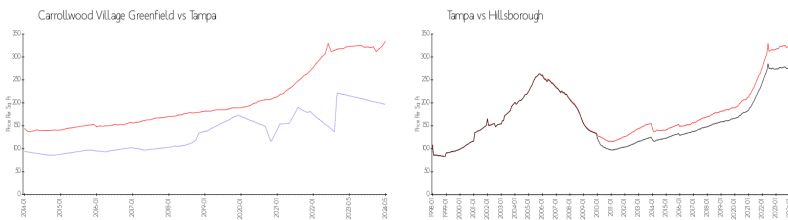

Building Association Information

Carrollwood Village Greenfield Midrises Condominiums Association, Inc
 777 South Harbour Island Boulevard
 Tampa, FL 33602
 Phone: (813) 209-9300

Market Information

Carrollwood Village Greenfield:	\$197/sq. ft.	Tampa:	\$334/sq. ft.
Tampa:	\$334/sq. ft.	Hillsborough:	\$261/sq. ft.