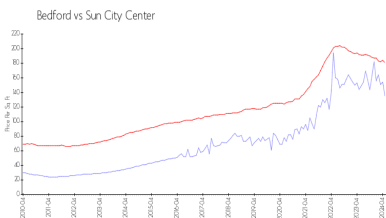

Market Information

Bedford: \$135/sq. ft. Sun City Center: \$181/sq. ft.
 Sun City Center: \$181/sq. ft. Hillsborough: \$261/sq. ft.

Inventory for Sale

Bedford 2%
 Sun City Center 2%
 Hillsborough 2%

Avg. Time to Close Over Last 12 Months