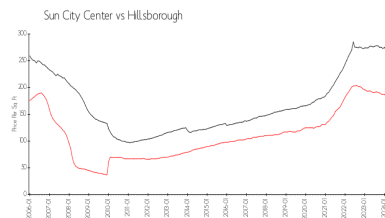

Market Information

Bedford: \$135/sq. ft. Sun City Center: \$181/sq. ft.
 Sun City Center: \$181/sq. ft. Hillsborough: \$261/sq. ft.

Inventory for Sale

Bedford 2%
 Sun City Center 2%
 Hillsborough 2%

Avg. Time to Close Over Last 12 Months