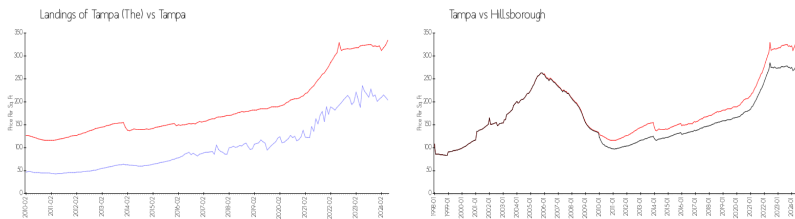

Unit 10024 Strafford Oak Ct # 815 - Landings of Tampa (The)

10024 Strafford Oak Ct # 815 - 10020 Strafford Oak Ct, Tampa, FL, Hillsborough 33624

Unit Information

MLS Number: T3527612
 Status: ACTIVE
 Size: 738 Sq ft.
 Bedrooms: 1
 Full Bathrooms: 1
 Half Bathrooms: 0
 Parking Spaces: Open
 View:
 Rental Price: \$1,600
 List PPSF: \$2
 Valuated Price: \$151,000
 Valuated PPSF: \$205

Market Information

Landings of Tampa (The):	\$204/sq. ft.	Tampa:	\$334/sq. ft.
Tampa:	\$334/sq. ft.	Hillsborough:	\$261/sq. ft.

Inventory for Sale

Landings of Tampa (The) 3%
 Tampa 2%
 Hillsborough 2%

Avg. Time to Close Over Last 12 Months