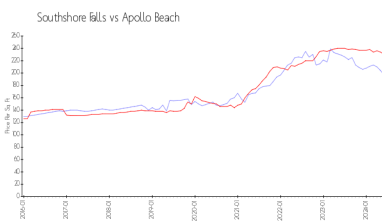

Building Association Information

Southshore Falls HOA
 Address: 5831 Cascade Falls Dr
 Apollo Beach, FL 33572
 Phone: +1 813-641-3616

<http://www.southshorefalls.net/>

Market Information

Southshore Falls:	\$197/sq. ft.	Apollo Beach:	\$230/sq. ft.
Apollo Beach:	\$230/sq. ft.	Hillsborough:	\$255/sq. ft.