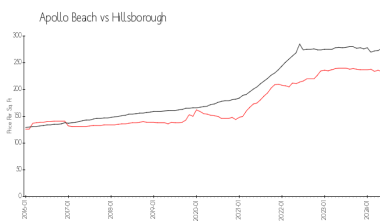

Building Association Information

Southshore Falls HOA
 Address: 5831 Cascade Falls Dr
 Apollo Beach, FL 33572
 Phone: +1 813-641-3616

<http://www.southshorefalls.net/>

Market Information

Southshore Falls:	\$197/sq. ft.	Apollo Beach:	\$230/sq. ft.
Apollo Beach:	\$230/sq. ft.	Hillsborough:	\$255/sq. ft.