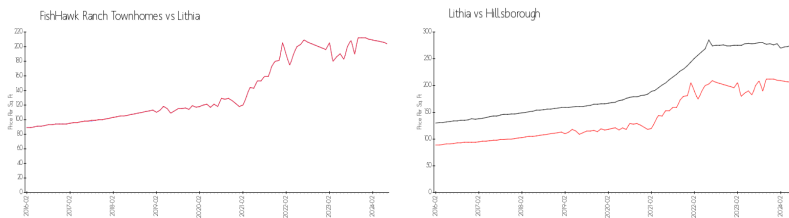

## Market Information

FishHawk Ranch Townhomes:	\$204/sq. ft.	Lithia:	\$204/sq. ft.
Lithia:	\$204/sq. ft.	Hillsborough:	\$255/sq. ft.