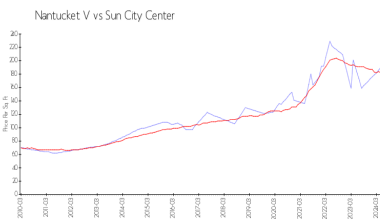

## Market Information

Nantucket V: \$192/sq. ft.  
 Sun City Center: \$183/sq. ft.  
 Sun City Center: \$183/sq. ft.  
 Hillsborough: \$255/sq. ft.