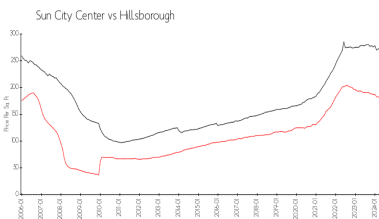

## Market Information

Nantucket V: \$192/sq. ft.  
 Sun City Center: \$183/sq. ft.  
 Sun City Center: \$183/sq. ft.  
 Hillsborough: \$255/sq. ft.