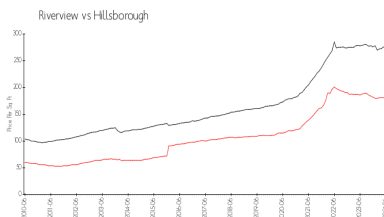

Market Information

Oak Creek 2: \$195/sq. ft. Riverview: \$180/sq. ft.
 Riverview: \$180/sq. ft. Hillsborough: \$255/sq. ft.

Inventory for Sale

Oak Creek 2: 1%
 Riverview: 1%
 Hillsborough: 2%

Avg. Time to Close Over Last 12 Months

Oak Creek 2: 16 days
 Riverview: 44 days

Hillsborough

49 days