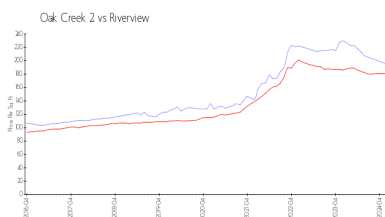

Market Information

Oak Creek 2: \$195/sq. ft. Riverview: \$180/sq. ft.
 Riverview: \$180/sq. ft. Hillsborough: \$255/sq. ft.

Inventory for Sale

Oak Creek 2: 1%
 Riverview: 1%
 Hillsborough: 2%

Avg. Time to Close Over Last 12 Months