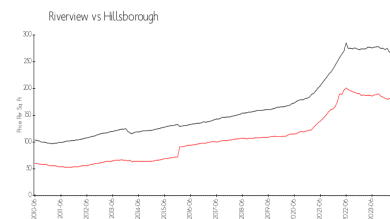

## Market Information

Magnolia Park Northeast:	\$195/sq. ft.	Riverview:	\$182/sq. ft.
Riverview:	\$182/sq. ft.	Hillsborough:	\$261/sq. ft.