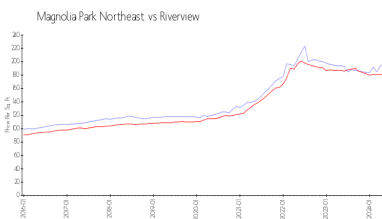

## Market Information

Magnolia Park Northeast:	\$195/sq. ft.	Riverview:	\$182/sq. ft.
Riverview:	\$182/sq. ft.	Hillsborough:	\$261/sq. ft.