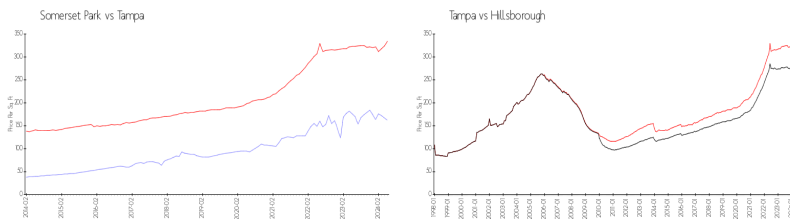

The above valuated price is a baseline figure that does not take into account any specific renovation, upgrade, split, merge, or deterioration of the unit.

Building Information

Number of units:	220
Number of active listings for rent:	0
Number of active listings for sale:	3
Building inventory for sale:	1%
Number of sales over the last 12 months:	7
Number of sales over the last 6 months:	3
Number of sales over the last 3 months:	1

Building Association Information

Somerset Park Condominium Association
 2802 Somerset Park Dr,
 Tampa, FL 33613
 (813) 971-5443

Market Information

Somerset Park:	\$162/sq. ft.	Tampa:	\$334/sq. ft.
Tampa:	\$334/sq. ft.	Hillsborough:	\$261/sq. ft.

Inventory for Sale

Somerset Park	1%
Tampa	2%
Hillsborough	2%

Avg. Time to Close Over Last 12 Months

Somerset Park	18 days
Tampa	45 days
Hillsborough	45 days