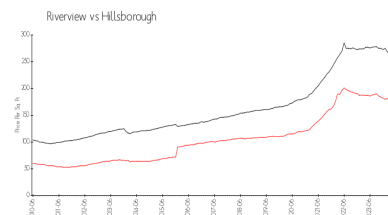

Recent Sales

Unit #	Size	Closing Date	Sale Price	PPSF
	1,240 sq ft	Dec 2023	\$240,000	\$194
	1,176 sq ft	Dec 2023	\$260,000	\$221
	1,120 sq ft	Oct 2023	\$255,000	\$228
	1,120 sq ft	Aug 2023	\$265,000	\$237
	1,240 sq ft	Aug 2023	\$260,000	\$210
	1,120 sq ft	Aug 2023	\$254,000	\$227
	1,176 sq ft	Aug 2023	\$256,900	\$218

Market Information

Oak Creek 2: \$197/sq. ft.
 Riverview: \$182/sq. ft.

Riverview: \$182/sq. ft.
 Hillsborough: \$261/sq. ft.

Inventory for Sale

Oak Creek 2	1%
Riverview	1%
Hillsborough	2%

Avg. Time to Close Over Last 12 Months