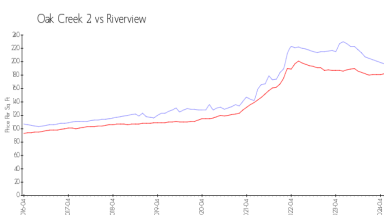

Recent Sales

Unit #	Size	Closing Date	Sale Price	PPSF
	1,240 sq ft	Dec 2023	\$240,000	\$194
	1,176 sq ft	Dec 2023	\$260,000	\$221
	1,120 sq ft	Oct 2023	\$255,000	\$228
	1,120 sq ft	Aug 2023	\$265,000	\$237
	1,240 sq ft	Aug 2023	\$260,000	\$210
	1,120 sq ft	Aug 2023	\$254,000	\$227
	1,176 sq ft	Aug 2023	\$256,900	\$218

Market Information

Oak Creek 2: \$197/sq. ft.
 Riverview: \$182/sq. ft.

Riverview: \$182/sq. ft.
 Hillsborough: \$261/sq. ft.

Inventory for Sale

Oak Creek 2	1%
Riverview	1%
Hillsborough	2%

Avg. Time to Close Over Last 12 Months