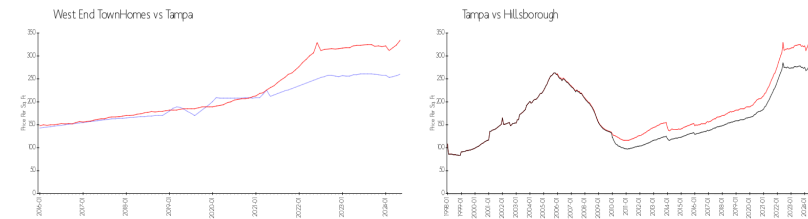

Unit 1510 W Lemon St - West End TownHomes

1510 W Lemon St - 812-854 N Oregon Ave, Tampa, FL, Hillsborough 33606

Unit Information

MLS Number: T3532787
 Status: ACTIVE
 Size: 2,526 Sq ft.
 Bedrooms: 4
 Full Bathrooms: 3
 Half Bathrooms: 1
 Parking Spaces: Driveway, Garage Door Opener, Ground Level, Off Street, Oversized
 View: Trees/Woods
 Rental Price: \$5,000
 List PPSF: \$2
 Valuated Price: \$656,000
 Valuated PPSF: \$260

Market Information

West End TownHomes:	\$260/sq. ft.	Tampa:	\$334/sq. ft.
Tampa:	\$334/sq. ft.	Hillsborough:	\$261/sq. ft.

Inventory for Sale

West End TownHomes: 0%
 Tampa: 2%
 Hillsborough: 2%

Avg. Time to Close Over Last 12 Months