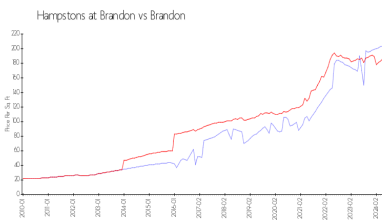

## Market Information

Hampstons at Brandon:	\$202/sq. ft.	Brandon:	\$186/sq. ft.
Brandon:	\$186/sq. ft.	Hillsborough:	\$255/sq. ft.