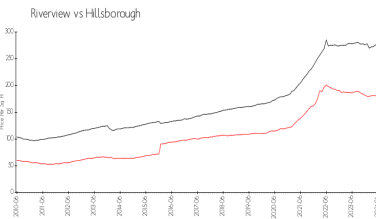

Unit 7056 Towne Lake Rd - Oak Creek 3

7056 Towne Lake Rd - 6604-7032 Holly Heath Dr, Riverview, FL, Hillsborough 33578

Unit Information

MLS Number: T3534251
Status: ACTIVE
Size: 1,576 Sq ft.
Bedrooms: 3
Full Bathrooms: 2
Half Bathrooms: 1
Parking Spaces:
View:
Rental Price: $3,700
List PPSF: $2
Valuated Price: $322,000
Valuated PPSF: $204

The above valuated price is a baseline figure that does not take into account any specific renovation, upgrade, split, merge, or deterioration of the unit.

Building Information

Number of units: 340
Number of active listings for rent: 0
Number of active listings for sale: 2
Building inventory for sale: 0%
Number of sales over the last 12 months: 12
Number of sales over the last 6 months: 3
Number of sales over the last 3 months: 2

Building Association Information

Oak Creek Townhomes
7022 Towne Lake Rd
Riverview, FL 33578
Phone number (813) 330-2374

<http://www.myoakcreekcommunity.net/homeowners-association/>

Market Information

Oak Creek 3:	$204/sq. ft.	Riverview:	$180/sq. ft.
Riverview:	$180/sq. ft.	Hillsborough:	$255/sq. ft.

Inventory for Sale

Oak Creek 3	1%
Riverview	1%
Hillsborough	2%

Avg. Time to Close Over Last 12 Months

Oak Creek 3	30 days
Riverview	44 days
Hillsborough	49 days