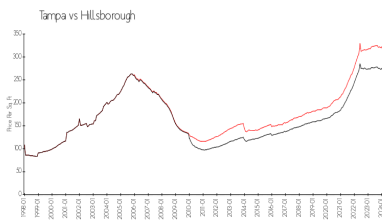

Unit 4535 Legacy Park Dr - Legacy Park

4535 Legacy Park Dr - 5502-5538 Liberty Plain Cir, Tampa, FL, Hillsborough 33611

Unit Information

MLS Number: T3534400
Status: ACTIVE
Size: 1,826 Sq ft.
Bedrooms: 3
Full Bathrooms: 3
Half Bathrooms: 1
Parking Spaces:
View:
Rental Price: $2,450
List PPSF: $1
Valuated Price: $370,000
Valuated PPSF: $203

The above valuated price is a baseline figure that does not take into account any specific renovation, upgrade, split, merge, or deterioration of the unit.

Building Information

Number of units: 133
Number of active listings for rent: 0
Number of active listings for sale: 3
Building inventory for sale: 2%
Number of sales over the last 12 months: 35
Number of sales over the last 6 months: 21
Number of sales over the last 3 months: 8

Building Association Information

Legacy Park Association
Town Homes in Tampa LLC
4515 Legacy Park Drive
Tampa, FL 33611
Phone:(813) 902-0598

<http://townhomesintampa.com/>

Market Information

Legacy Park:	$209/sq. ft.	Tampa:	$334/sq. ft.
Tampa:	$334/sq. ft.	Hillsborough:	$261/sq. ft.

Inventory for Sale

Legacy Park	2%
Tampa	2%
Hillsborough	2%

Avg. Time to Close Over Last 12 Months

Legacy Park	21 days
Tampa	45 days
Hillsborough	45 days