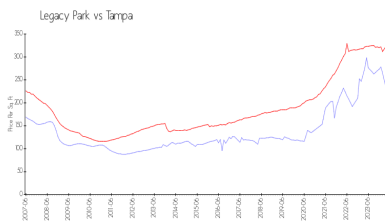

Unit 4535 Legacy Park Dr - Legacy Park

4535 Legacy Park Dr - 5502-5538 Liberty Plain Cir, Tampa, FL, Hillsborough 33611

Unit Information

MLS Number: T3534400
Status: ACTIVE
Size: 1,826 Sq ft.
Bedrooms: 3
Full Bathrooms: 3
Half Bathrooms: 1
Parking Spaces:
View:
Rental Price: $2,450
List PPSF: $1
Valuated Price: $370,000
Valuated PPSF: $203

The above valuated price is a baseline figure that does not take into account any specific renovation, upgrade, split, merge, or deterioration of the unit.

Building Information

Number of units: 133
Number of active listings for rent: 0
Number of active listings for sale: 3
Building inventory for sale: 2%
Number of sales over the last 12 months: 35
Number of sales over the last 6 months: 21
Number of sales over the last 3 months: 8

Building Association Information

Legacy Park Association
Town Homes in Tampa LLC
4515 Legacy Park Drive
Tampa, FL 33611
Phone:(813) 902-0598

<http://townhomesintampa.com/>

Market Information

Legacy Park:	$209/sq. ft.	Tampa:	$334/sq. ft.
Tampa:	$334/sq. ft.	Hillsborough:	$261/sq. ft.

Inventory for Sale

Legacy Park	2%
Tampa	2%
Hillsborough	2%

Avg. Time to Close Over Last 12 Months

Legacy Park	21 days
Tampa	45 days
Hillsborough	45 days