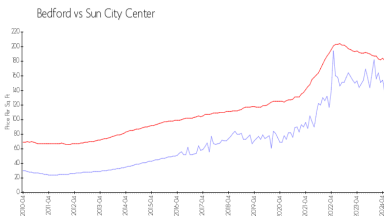

## Market Information

Bedford: \$135/sq. ft.      Sun City Center: \$181/sq. ft.  
 Sun City Center: \$181/sq. ft.      Hillsborough: \$261/sq. ft.