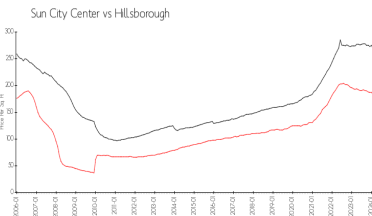

## Market Information

Bedford: \$135/sq. ft.      Sun City Center: \$181/sq. ft.  
 Sun City Center: \$181/sq. ft.      Hillsborough: \$261/sq. ft.