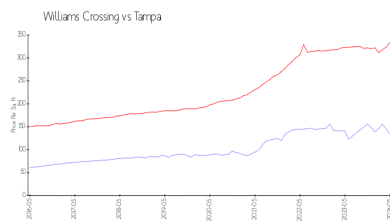

Unit 3567 High Hampton Cir - Williams Crossing

3567 High Hampton Cir - 3401-3576 High Hampton Cir, Tampa, FL, Hillsborough 33610

Unit Information

MLS Number: T3534456
 Status: ACTIVE
 Size: 1,606 Sq ft.
 Bedrooms: 2
 Full Bathrooms: 2
 Half Bathrooms: 1
 Parking Spaces:
 View: Water
 Rental Price: \$1,900
 List PPSF: \$1
 Valuated Price: \$215,000
 Valuated PPSF: \$134

Market Information

Williams Crossing: \$134/sq. ft.
 Tampa: \$334/sq. ft.
 Hillsborough: \$261/sq. ft.

Inventory for Sale

Williams Crossing 1%
 Tampa 2%
 Hillsborough 2%

Avg. Time to Close Over Last 12 Months