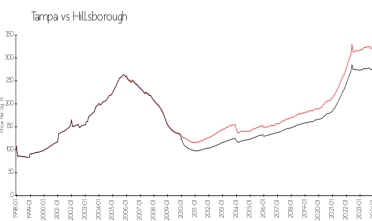

Unit 3567 High Hampton Cir - Williams Crossing

3567 High Hampton Cir - 3401-3576 High Hampton Cir, Tampa, FL, Hillsborough 33610

Unit Information

MLS Number: T3534456
 Status: ACTIVE
 Size: 1,606 Sq ft.
 Bedrooms: 2
 Full Bathrooms: 2
 Half Bathrooms: 1
 Parking Spaces:
 View: Water
 Rental Price: \$1,900
 List PPSF: \$1
 Valuated Price: \$215,000
 Valuated PPSF: \$134

Market Information

Williams Crossing: \$134/sq. ft.
 Tampa: \$334/sq. ft.
 Hillsborough: \$261/sq. ft.

Inventory for Sale

Williams Crossing 1%
 Tampa 2%
 Hillsborough 2%

Avg. Time to Close Over Last 12 Months