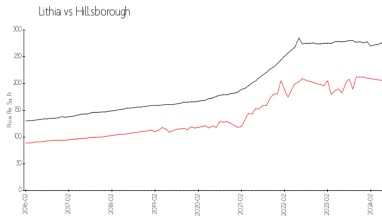

Unit 5824 Fishhawk Ridge Dr - FishHawk Ranch Townhomes

5824 Fishhawk Ridge Dr - 15810-15985 Fishhawk View Dr, Lithia, FL, Hillsborough 33547

Unit Information

MLS Number: T3536695
Status: ACTIVE
Size: 1,383 Sq ft.
Bedrooms: 2
Full Bathrooms: 2
Half Bathrooms: 1
Parking Spaces:
View: Trees/Woods
Rental Price: $1,850
List PPSF: $1
Valuated Price: $280,000
Valuated PPSF: $202

The above valuated price is a baseline figure that does not take into account any specific renovation, upgrade, split, merge, or deterioration of the unit.

Building Information

Number of units: 340
Number of active listings for rent: 0
Number of active listings for sale: 2
Building inventory for sale: 0%
Number of sales over the last 12 months: 15
Number of sales over the last 6 months: 4
Number of sales over the last 3 months: 4

Building Association Information

FishHawk Ranch HOA
Rizzetta & Company, Inc.
9428 Camden Field Parkway
Riverview, FL 33578
PH: 813-533-2950

<http://fishhawkcdd.org/hoa/>

Market Information

FishHawk Ranch Townhomes:	$204/sq. ft.	Lithia:	$204/sq. ft.
Lithia:	$204/sq. ft.	Hillsborough:	$255/sq. ft.

Inventory for Sale

FishHawk Ranch Townhomes: 1%
Lithia: 1%
Hillsborough: 2%

Avg. Time to Close Over Last 12 Months