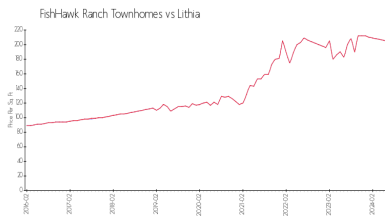

Building Association Information

FishHawk Ranch HOA
 Rizzetta & Company, Inc.
 9428 Camden Field Parkway
 Riverview, FL 33578
 PH: 813-533-2950

<http://fishhawkcdd.org/hoa/>

Market Information

FishHawk Ranch Townhomes:	\$204/sq. ft.	Lithia:	\$204/sq. ft.
Lithia:	\$204/sq. ft.	Hillsborough:	\$255/sq. ft.

Inventory for Sale

FishHawk Ranch Townhomes: 1%
 Lithia: 1%
 Hillsborough: 2%

Avg. Time to Close Over Last 12 Months

FishHawk Ranch Townhomes
Lithia
Hillsborough

24 days
24 days
49 days