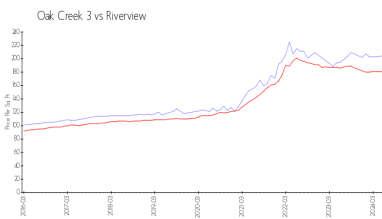

Unit 6940 Towne Lake Rd - Oak Creek 3

6940 Towne Lake Rd - 6604-7032 Holly Heath Dr, Riverview, FL, Hillsborough 33578

Unit Information

MLS Number: T3537434
Status: ACTIVE
Size: 1,400 Sq ft.
Bedrooms: 3
Full Bathrooms: 2
Half Bathrooms: 1
Parking Spaces:
View:
Rental Price: $2,055
List PPSF: $1
Valuated Price: $286,000
Valuated PPSF: $204

The above valuated price is a baseline figure that does not take into account any specific renovation, upgrade, split, merge, or deterioration of the unit.

Building Information

Number of units: 340
Number of active listings for rent: 0
Number of active listings for sale: 2
Building inventory for sale: 0%
Number of sales over the last 12 months: 12
Number of sales over the last 6 months: 3
Number of sales over the last 3 months: 2

Building Association Information

Oak Creek Townhomes
7022 Towne Lake Rd
Riverview, FL 33578
Phone number (813) 330-2374

<http://www.myoakcreekcommunity.net/homeowners-association/>

Market Information

Oak Creek 3:	$204/sq. ft.	Riverview:	$180/sq. ft.
Riverview:	$180/sq. ft.	Hillsborough:	$255/sq. ft.

Inventory for Sale

Oak Creek 3	1%
Riverview	1%
Hillsborough	2%

Avg. Time to Close Over Last 12 Months

Oak Creek 3	30 days
Riverview	44 days
Hillsborough	49 days