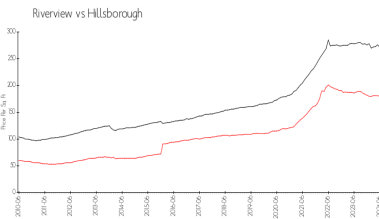

Unit 6940 Towne Lake Rd - Oak Creek 3

6940 Towne Lake Rd - 6604-7032 Holly Heath Dr, Riverview, FL, Hillsborough 33578

Unit Information

MLS Number: T3537434
Status: ACTIVE
Size: 1,400 Sq ft.
Bedrooms: 3
Full Bathrooms: 2
Half Bathrooms: 1
Parking Spaces:
View:
Rental Price: $2,055
List PPSF: $1
Valuated Price: $286,000
Valuated PPSF: $204

The above valuated price is a baseline figure that does not take into account any specific renovation, upgrade, split, merge, or deterioration of the unit.

Building Information

Number of units: 340
Number of active listings for rent: 0
Number of active listings for sale: 2
Building inventory for sale: 0%
Number of sales over the last 12 months: 12
Number of sales over the last 6 months: 3
Number of sales over the last 3 months: 2

Building Association Information

Oak Creek Townhomes
7022 Towne Lake Rd
Riverview, FL 33578
Phone number (813) 330-2374

<http://www.myoakcreekcommunity.net/homeowners-association/>

Market Information

Oak Creek 3:	$204/sq. ft.	Riverview:	$180/sq. ft.
Riverview:	$180/sq. ft.	Hillsborough:	$255/sq. ft.

Inventory for Sale

Oak Creek 3	1%
Riverview	1%
Hillsborough	2%

Avg. Time to Close Over Last 12 Months

Oak Creek 3	30 days
Riverview	44 days
Hillsborough	49 days