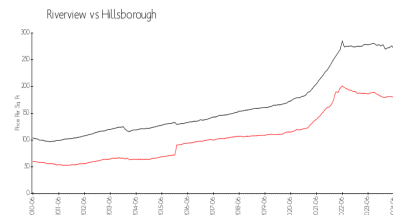

Recent Sales

Unit #	Size	Closing Date	Sale Price	PPSF
	1,240 sq ft	Dec 2023	\$240,000	\$194
	1,176 sq ft	Dec 2023	\$260,000	\$221
	1,120 sq ft	Oct 2023	\$255,000	\$228
	1,120 sq ft	Aug 2023	\$265,000	\$237
	1,240 sq ft	Aug 2023	\$260,000	\$210
	1,120 sq ft	Aug 2023	\$254,000	\$227
	1,176 sq ft	Aug 2023	\$256,900	\$218

Market Information

Oak Creek 2: \$195/sq. ft.
 Riverview: \$180/sq. ft.

Riverview: \$180/sq. ft.
 Hillsborough: \$255/sq. ft.

Inventory for Sale

Oak Creek 2	1%
Riverview	1%
Hillsborough	2%

Avg. Time to Close Over Last 12 Months