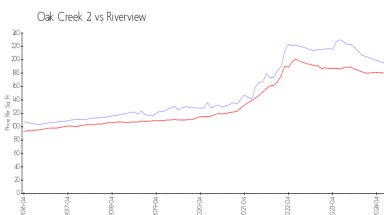

Recent Sales

Unit #	Size	Closing Date	Sale Price	PPSF
	1,240 sq ft	Dec 2023	\$240,000	\$194
	1,176 sq ft	Dec 2023	\$260,000	\$221
	1,120 sq ft	Oct 2023	\$255,000	\$228
	1,120 sq ft	Aug 2023	\$265,000	\$237
	1,240 sq ft	Aug 2023	\$260,000	\$210
	1,120 sq ft	Aug 2023	\$254,000	\$227
	1,176 sq ft	Aug 2023	\$256,900	\$218

Market Information

Oak Creek 2: \$195/sq. ft.
 Riverview: \$180/sq. ft.

Riverview: \$180/sq. ft.
 Hillsborough: \$255/sq. ft.

Inventory for Sale

Oak Creek 2	1%
Riverview	1%
Hillsborough	2%

Avg. Time to Close Over Last 12 Months