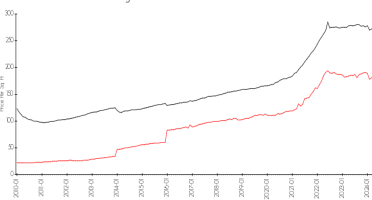

Building Association Information

The Hamptons At Brandon
 609 Golden Raintree Pl,
 Brandon, FL 33510
 (813) 684-2440

Market Information

Hampstons at Brandon vs Brandon

Brandon vs Hillsborough

Hampstons at Brandon:	\$202/sq. ft.	Brandon:	\$186/sq. ft.
Brandon:	\$186/sq. ft.	Hillsborough:	\$255/sq. ft.

Inventory for Sale

Hampstons at Brandon	1%
Brandon	1%
Hillsborough	2%

Avg. Time to Close Over Last 12 Months

Hampstons at Brandon	36 days
Brandon	37 days
Hillsborough	49 days