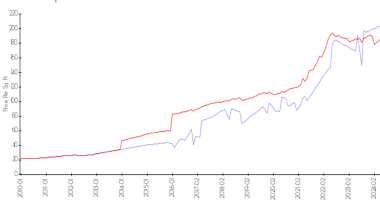

Unit 216 Berry Tree Pl - Hampstons at Brandon

216 Berry Tree Pl - 201-232 Berry Tree Pl, Brandon, FL, Hillsborough 33510

Unit Information

MLS Number:	T3541779
Status:	ACTIVE
Size:	918 Sq ft.
Bedrooms:	2
Full Bathrooms:	2
Half Bathrooms:	0
Parking Spaces:	
View:	
Rental Price:	$1,525
List PPSF:	$2
Valuated Price:	$187,000
Valuated PPSF:	$204

The above valuated price is a baseline figure that does not take into account any specific renovation, upgrade, split, merge, or deterioration of the unit.

Building Information

Number of units:	204
Number of active listings for rent:	0
Number of active listings for sale:	2
Building inventory for sale:	0%
Number of sales over the last 12 months:	8
Number of sales over the last 6 months:	3
Number of sales over the last 3 months:	2

Building Association Information

The Hamptons At Brandon
609 Golden Raintree Pl,
Brandon, FL 33510
(813) 684-2440

Market Information

Hampstons at Brandon vs Brandon